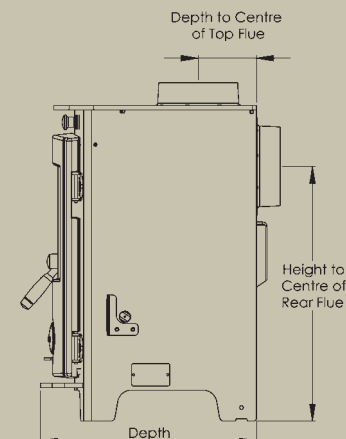

TECHNICAL DATA

Code	SIGN5SC
Nominal output	4.5 kW
Nett efficiency	80.30%
Refueling period	1 hour
Height	535 mm
Width	405 mm
Depth	372 mm
Height (to centre of rear flue)	462 mm
Depth (back to centre of top flue)	98 mm
Flue diameter	127 mm
Weight packed	68.5 kg
Ideal log length	254 mm
Added height on stand	100 mm
Added height on log store	256 mm

Signature Stoves are suitable for installation on non combustible 12mm hearths such as glass.