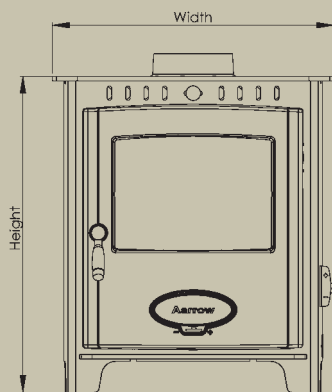

TECHNICAL DATA

Code	SIGN5SC
Nominal output	4.5 kW
Nett efficiency	80.30%
Refueling period	1 hour
Height	535 mm
Width	405 mm
Depth	372 mm
Height (to centre of rear flue)	462 mm
Depth (back to centre of top flue)	98 mm
Flue diameter	127 mm
Weight packed	68.5 kg
Ideal log length	254 mm
Added height on stand	100 mm
Added height on log store	256 mm

Signature Stoves are suitable for installation on non combustible 12mm hearths such as glass.