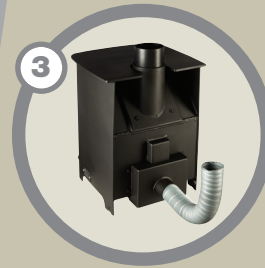

Signature DEFRA exempt

This new addition to the Signature collection is DEFRA exempt for use in Smoke Control Areas. The curved glass and clean modern lines of the Signature stoves have been coupled with the practical needs of today's stove users, to provide a contemporary wood stove that meets DEFRA's stringent approval. In addition, it has the option of a Direct Air Supply kit, making it ideal for modern sealed houses.

For more information and a list of the areas that have been designated a "Smoke Control Zone" please visit:

www.uksmokecontrolareas.co.uk

Options

1. Stand
2. Log store
3. Direct air supply kit
  (Illustrated with optional pipe)
4. Lattice door tracery
5. Floor fixing kit

Model

Signature 5 SC
1 - 4.5kW output

The Fireworks
Weycroft Avenue
Axminster
Devon EX13 5HU

T: +44 (0) 1297 35700
F: +44 (0) 1297 35900

www.aarrowfires.com